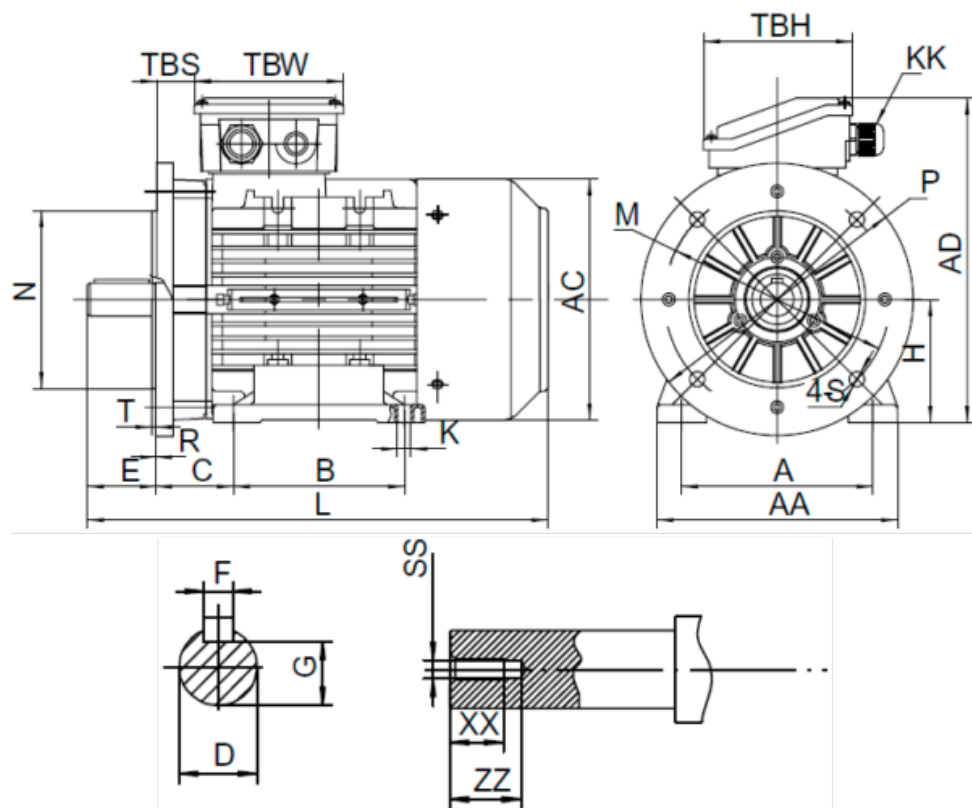

# Data Sheet

Article number: 2518001104170140

Description: Kleedrive T3A 803-4 1.1kw 1400 rpm UL/CSA  
3x230/400V 50 HZ IP55 B35 Eff=82,7%

## Measures

A = 125	F = 6	TBW = 109
AA = 160	G = 15.5	XX = 16
AC = Ø157	H = 80	ZZ = 21
AD = 214	HD = 134	
B = 100	L = 277	
C = 50	SS = M6	
D = Ø19	TBH = 109	
E = 40	TBS = 26.5	